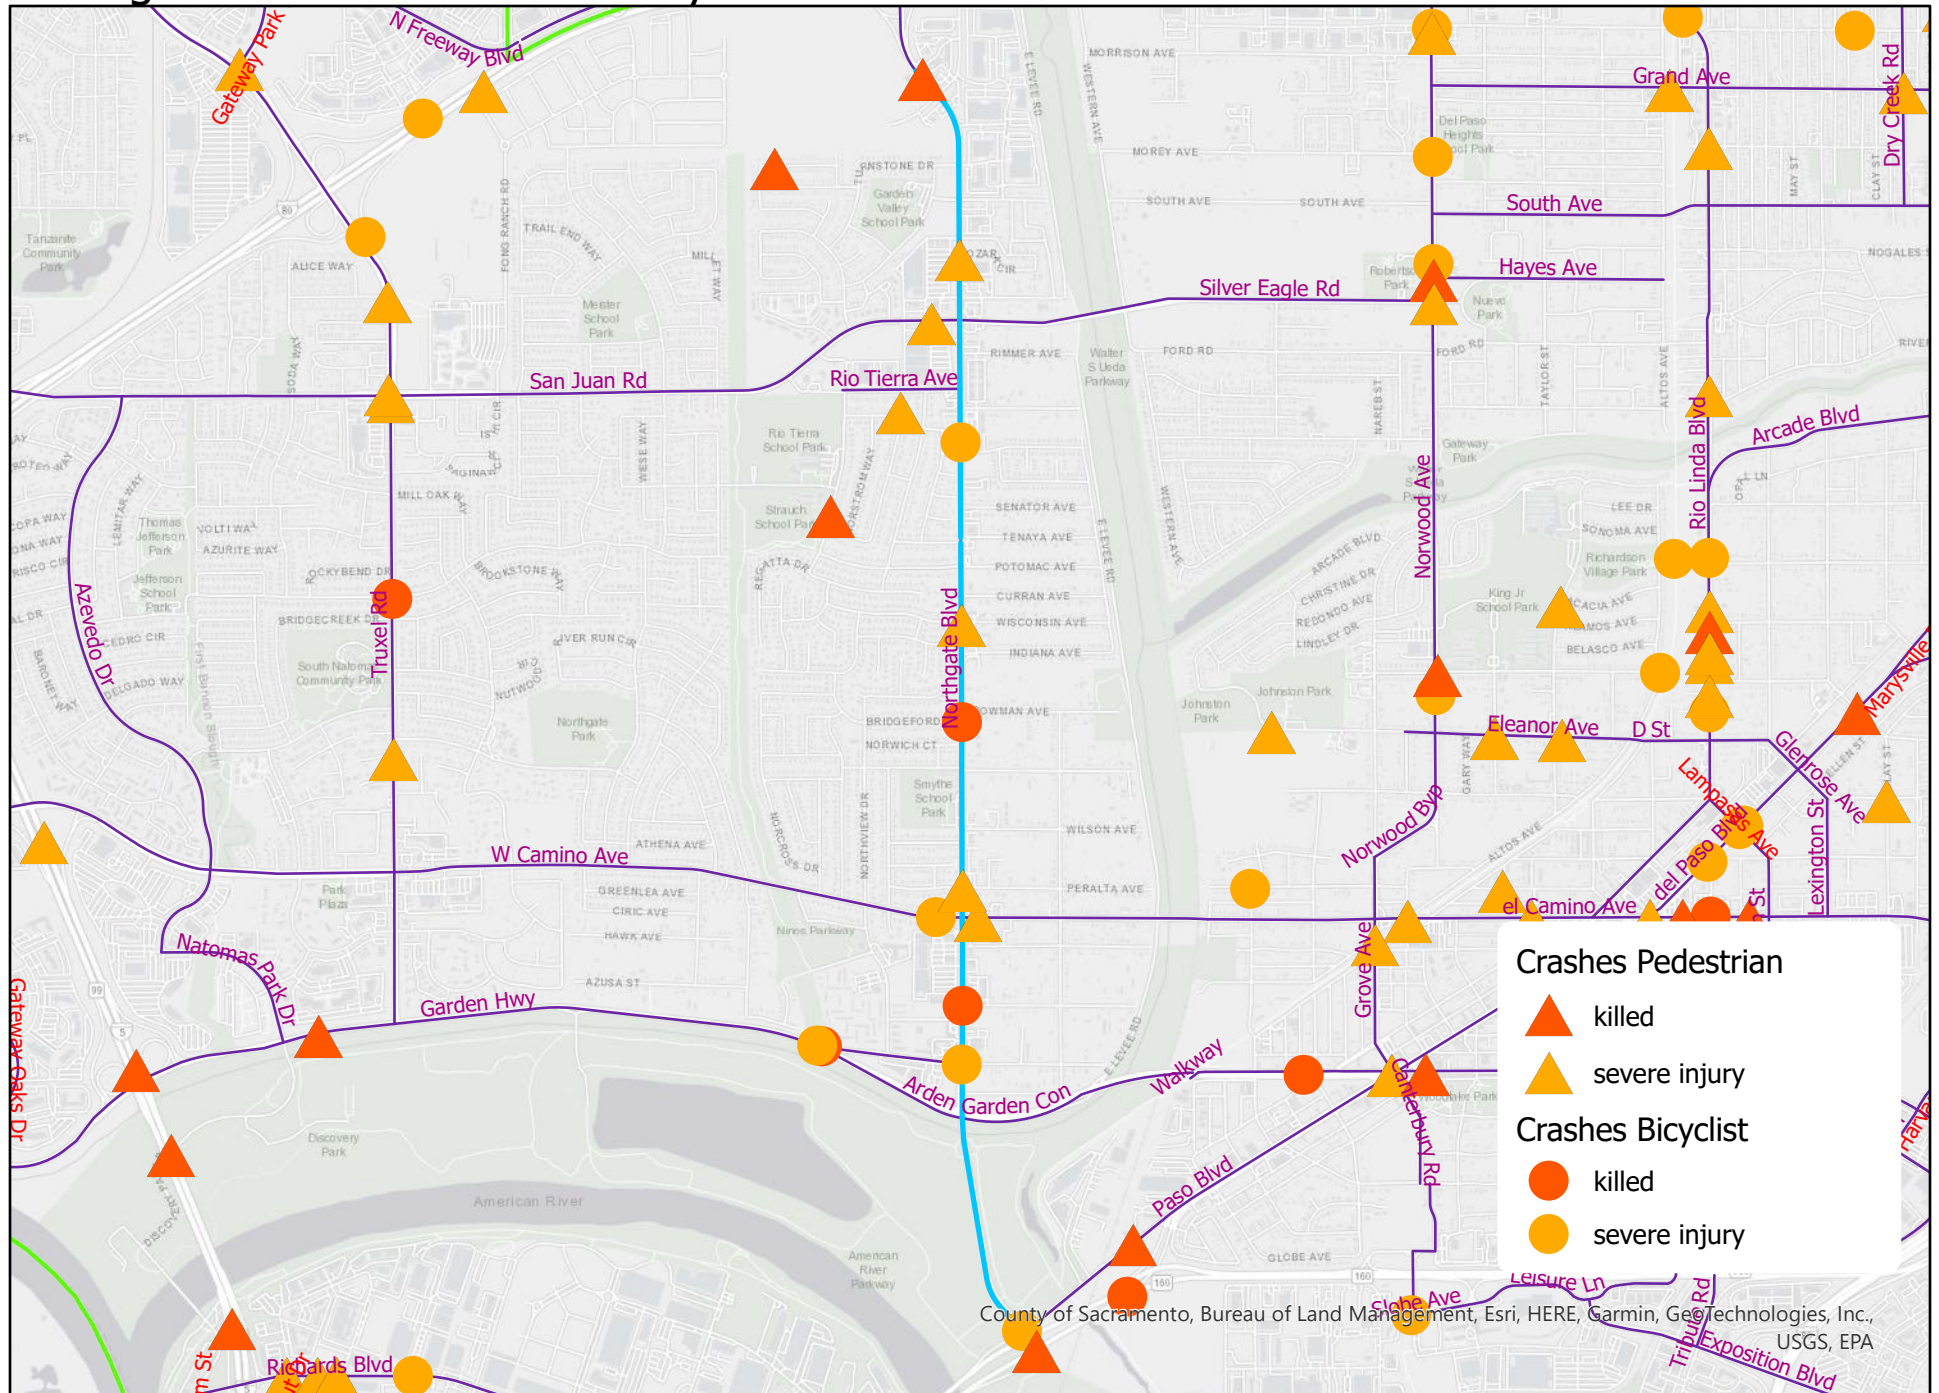

Northgate Blvd Pedestrian & Bicyclist Crashes

Crashes Pedestrian

- ▲ killed
- ▲ severe injury

Crashes Bicyclist

- killed
- severe injury

County of Sacramento, Bureau of Land Management, Esri, HERE, Garmin, GeoTechnologies, Inc., USGS, EPA